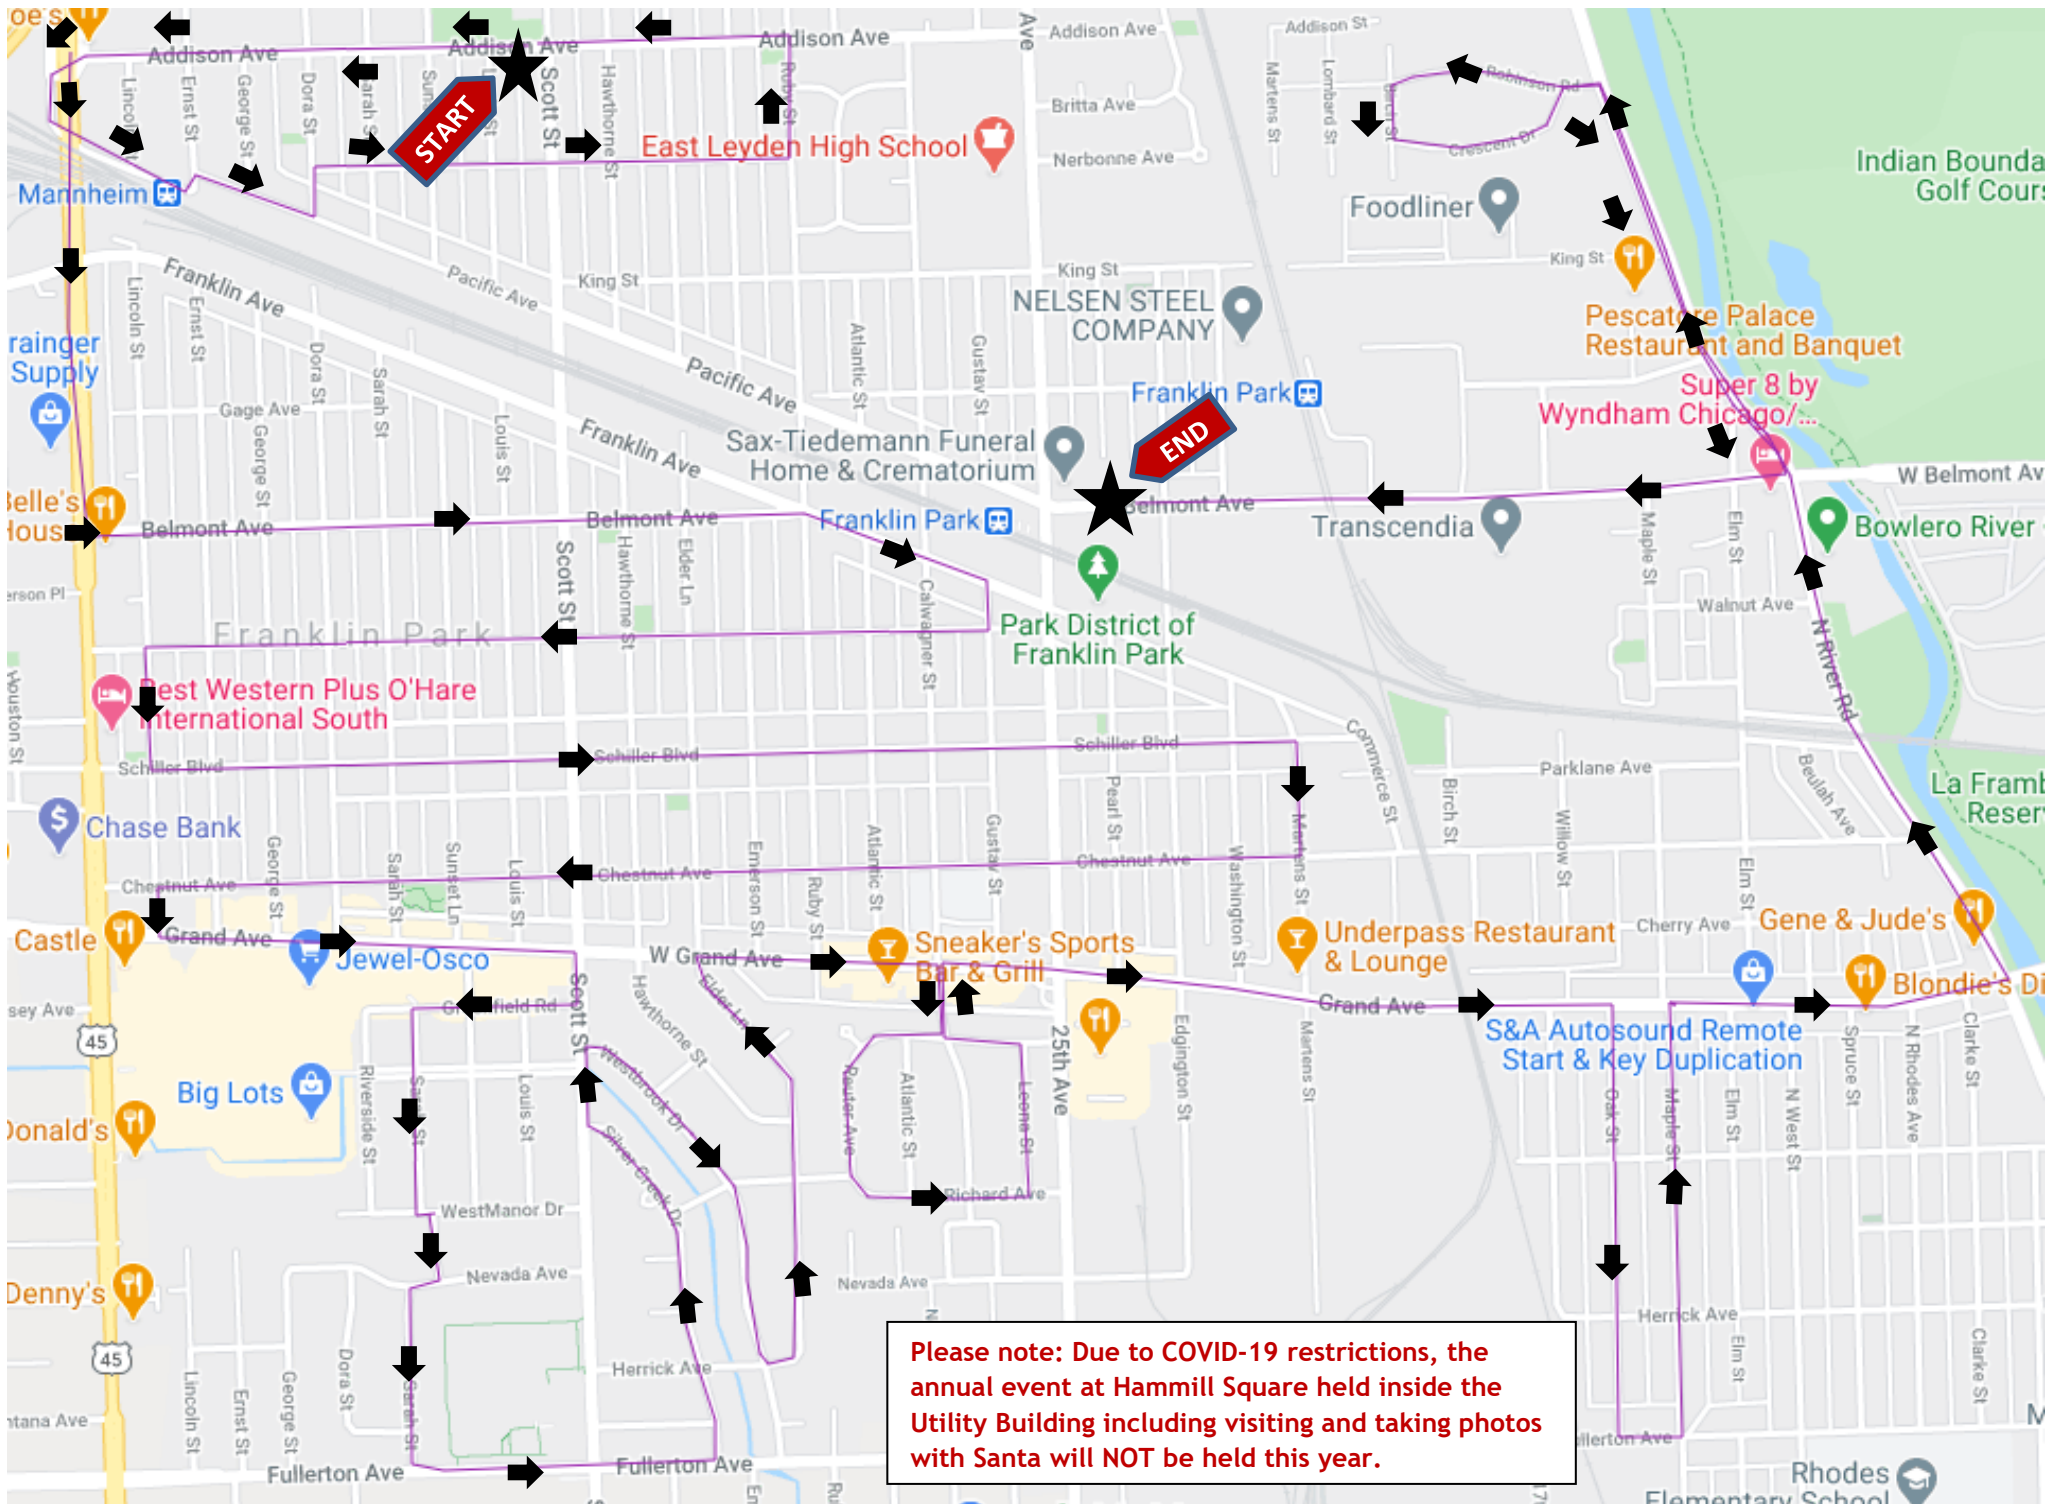

The parade is expected to last approximately 2 hours subject to traffic and trains.

Please note: Due to COVID-19 restrictions, the annual event at Hammill Square held inside the Utility Building including visiting and taking photos with Santa will NOT be held this year.