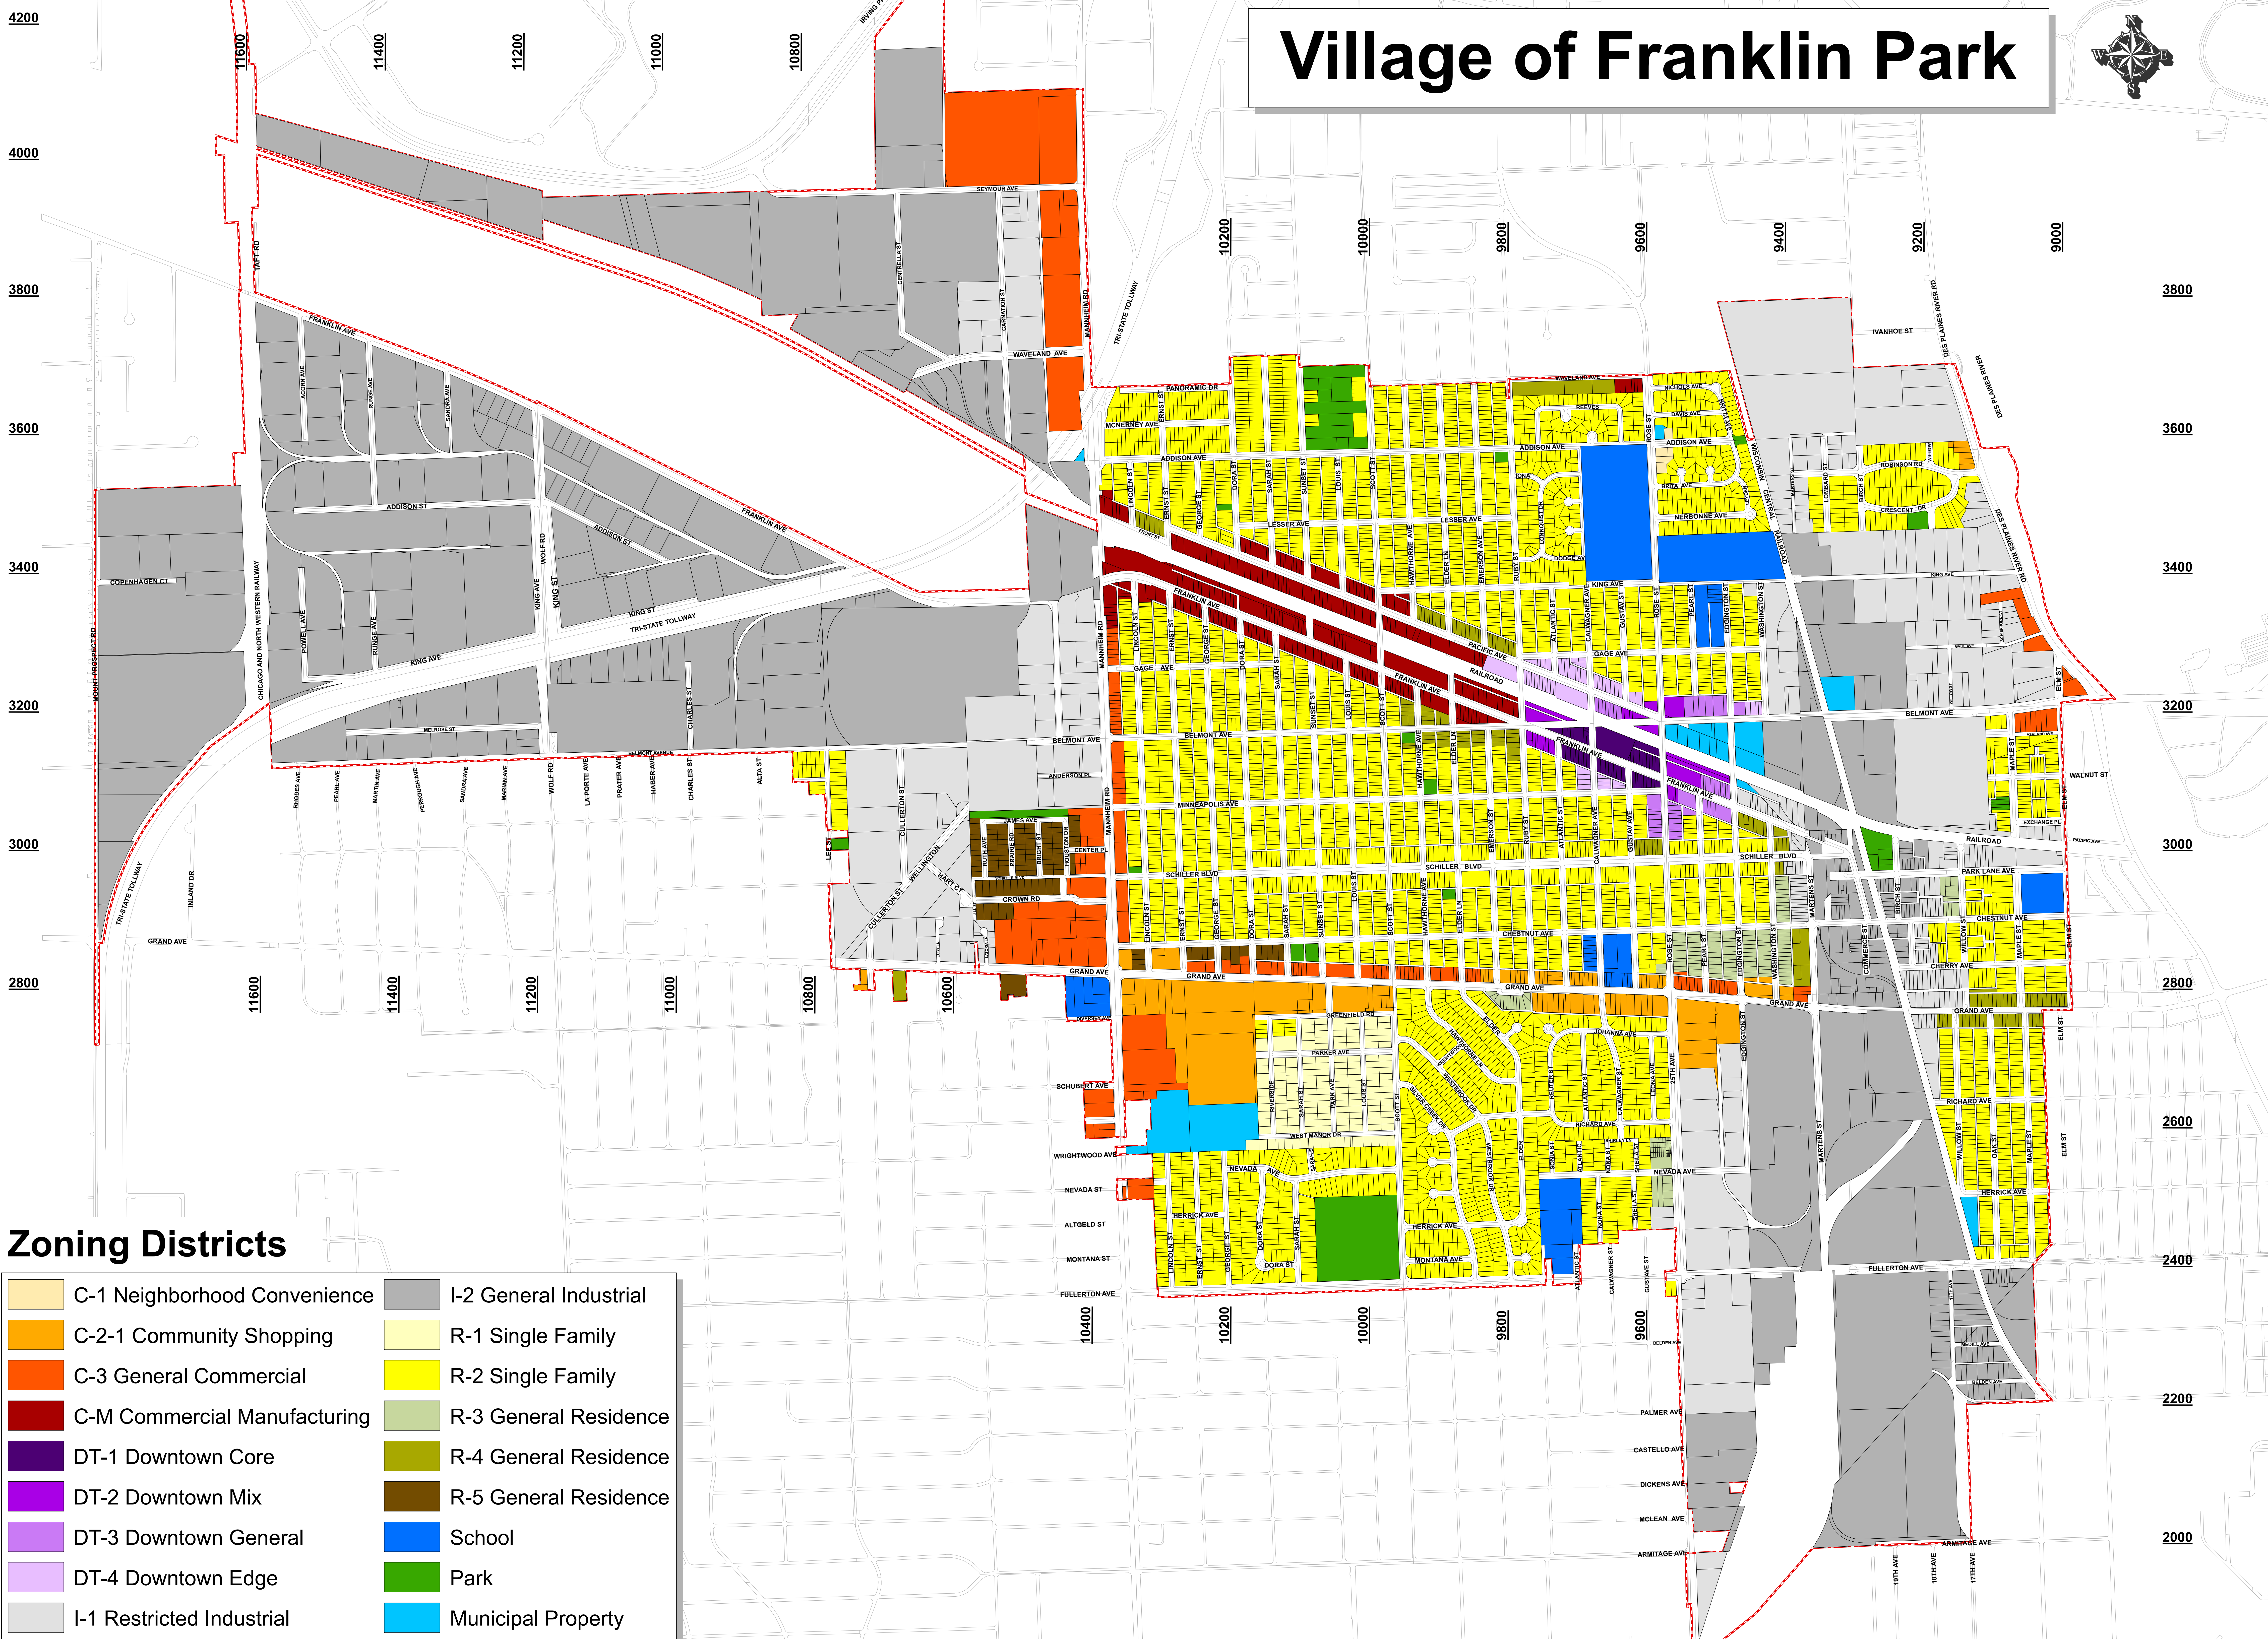

Village of Franklin Park

Zoning Districts

	C-1 Neighborhood Convenience		I-2 General Industrial
	C-2-1 Community Shopping		R-1 Single Family
	C-3 General Commercial		R-2 Single Family
	C-M Commercial Manufacturing		R-3 General Residence
	DT-1 Downtown Core		R-4 General Residence
	DT-2 Downtown Mix		R-5 General Residence
	DT-3 Downtown General		School
	DT-4 Downtown Edge		Park
	I-1 Restricted Industrial		Municipal Property